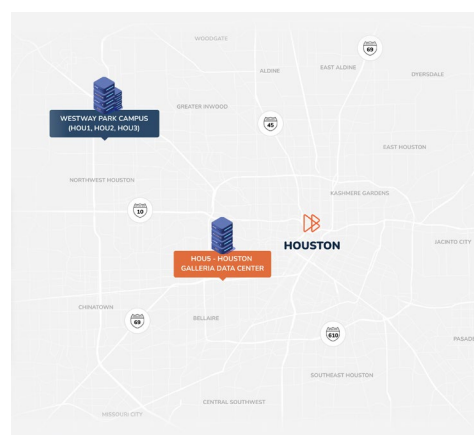

Q1V1

SOUTH

## Westway Park III Data Center

11003 Corporate Centre Dr, Houston TX, 77041

DataBank's HOU3 data center is located on our Westway Park Campus, 20 mins west of downtown Houston, just off Beltway 8 between I-10 and 290. It provides scalable, redundant power feeds and is located along a major fiber corridor providing access to the fastest and most reliable telecommunications networks in Houston. This strategic location ensures optimal connectivity for businesses seeking robust network infrastructure. With its scalable power and prime fiber connectivity, DataBank's HOU3 data center offers a secure and high-performance environment, meeting the demands of today's digital landscape while fostering growth for tomorrow.